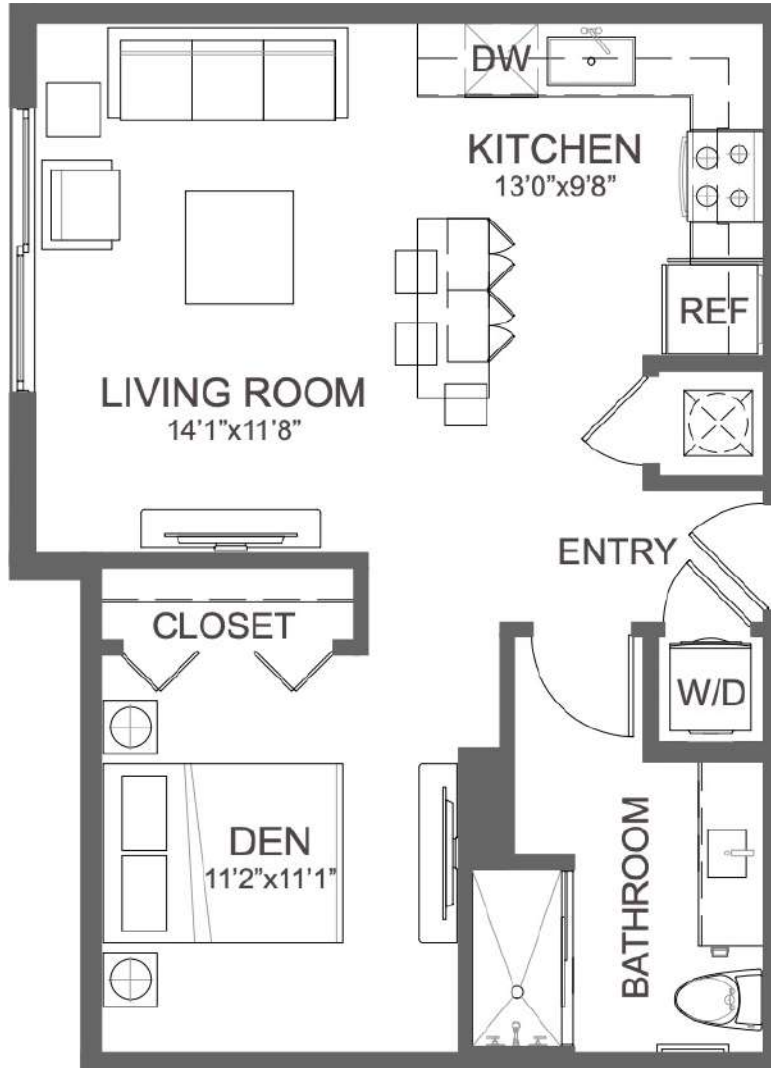

S8

STUDIO / 1 BATH

598

SQ. FT.

2555 NE 179 St. | North Miami Beach, FL 33160

www.liveatarvella.com

Floor plans are artist's rendering. All dimensions are approximate. Actual product and specifications may vary in dimension or detail. Not all features are available in every apartment. Prices and availability are subject to change. Please see a representative for details.