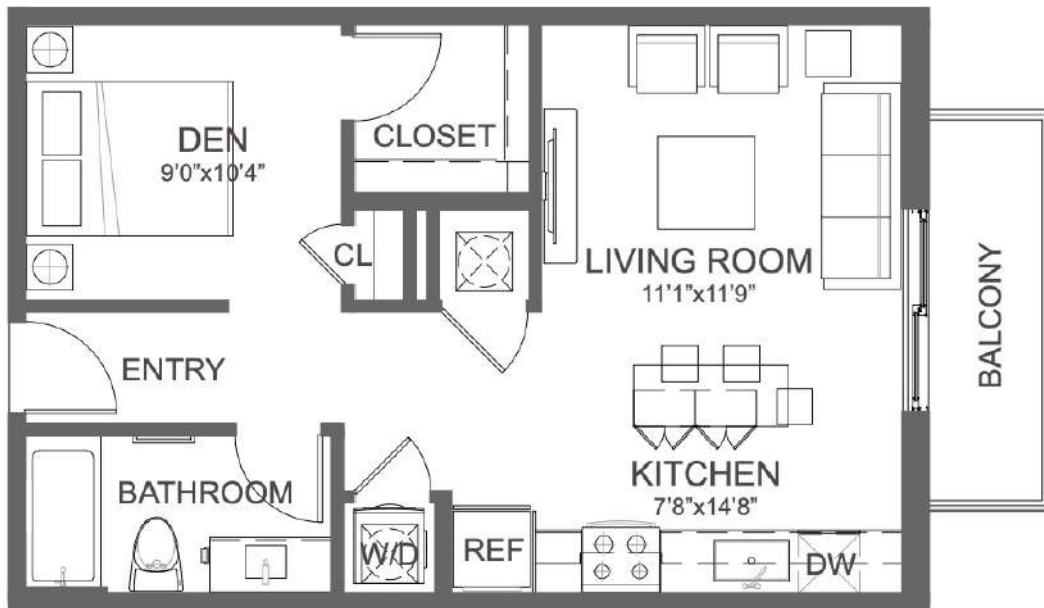

S4

STUDIO / 1 BATH

567

SQ. FT.

2555 NE 179 St. | North Miami Beach, FL 33160

www.liveatarvella.com

Floor plans are artist's rendering. All dimensions are approximate. Actual product and specifications may vary in dimension or detail. Not all features are available in every apartment. Prices and availability are subject to change. Please see a representative for details.