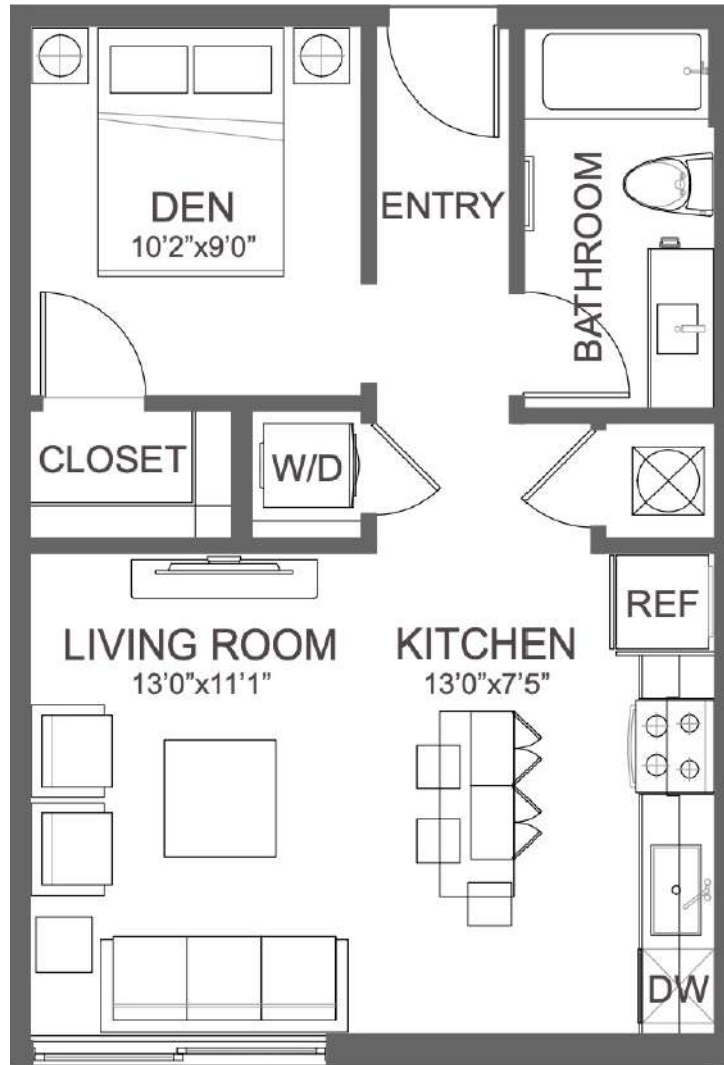

S3

STUDIO / 1 BATH

541

SQ. FT.

2555 NE 179 St. | North Miami Beach, FL 33160

www.liveatarvella.com

Floor plans are artist's rendering. All dimensions are approximate. Actual product and specifications may vary in dimension or detail. Not all features are available in every apartment. Prices and availability are subject to change. Please see a representative for details.