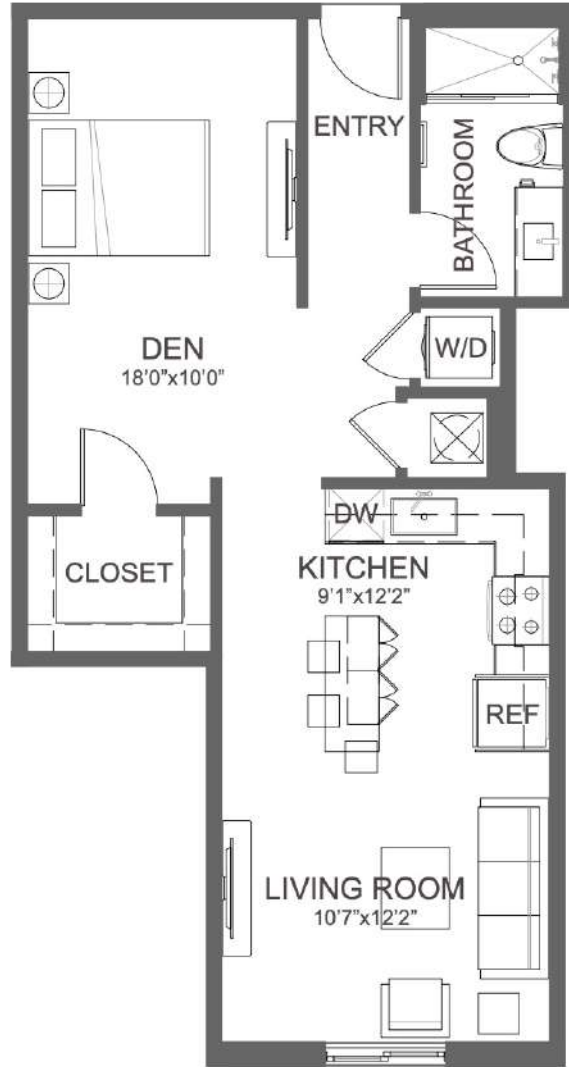

# S11

STUDIO / 1 BATH

# 668

SQ. FT.

2555 NE 179 St. | North Miami Beach, FL 33160

[www.liveatarvella.com](http://www.liveatarvella.com)

Floor plans are artist's rendering. All dimensions are approximate. Actual product and specifications may vary in dimension or detail. Not all features are available in every apartment. Prices and availability are subject to change. Please see a representative for details.