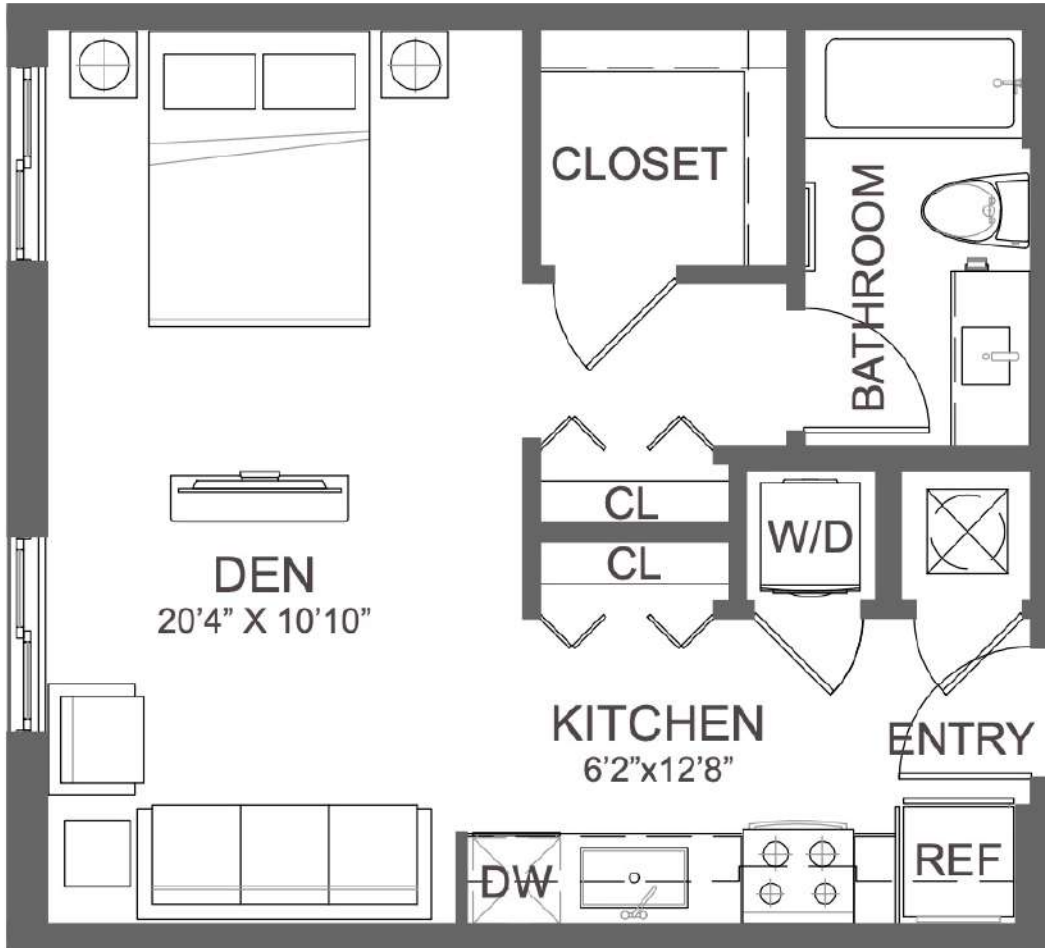

S1

STUDIO / 1 BATH

493

SQ. FT.

2555 NE 179 St. | North Miami Beach, FL 33160

www.liveatarvella.com

Floor plans are artist's rendering. All dimensions are approximate. Actual product and specifications may vary in dimension or detail. Not all features are available in every apartment. Prices and availability are subject to change. Please see a representative for details.