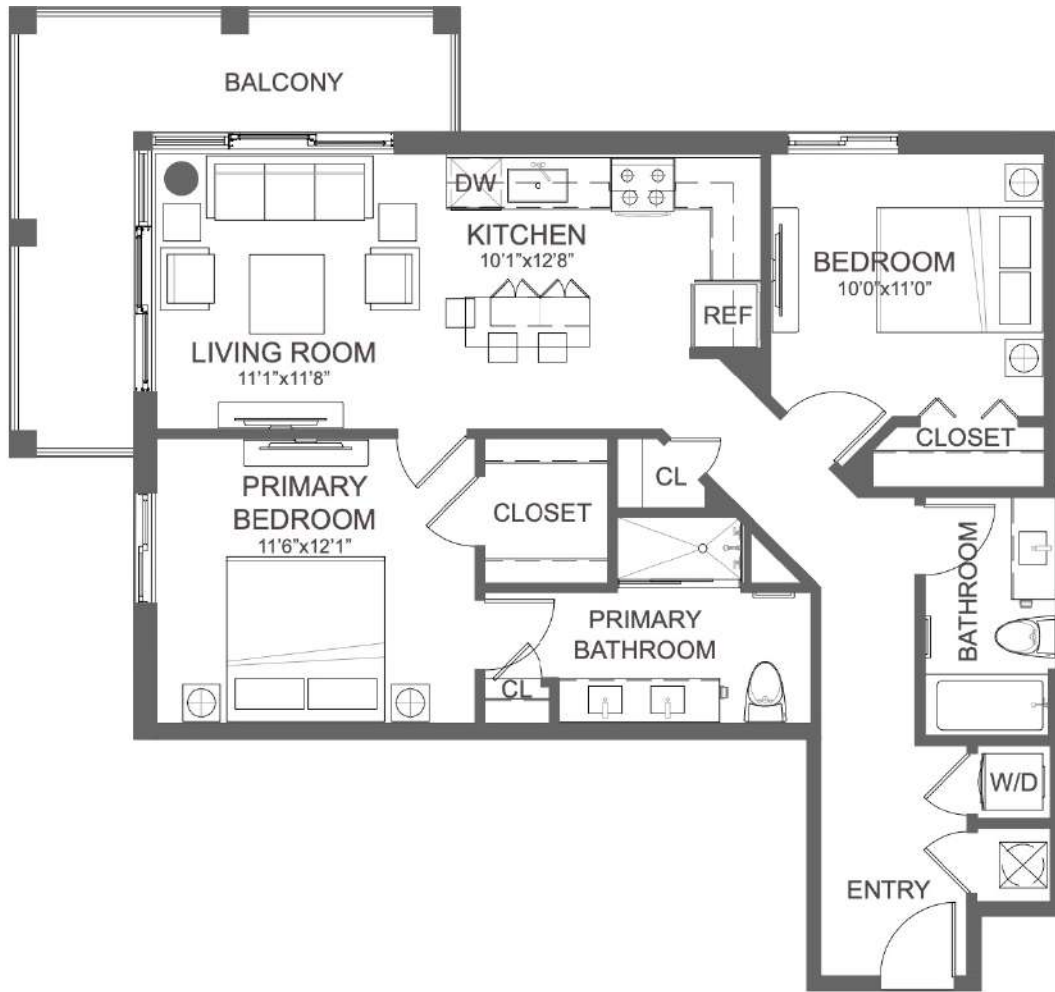

# B6

2 BED / 2 BATH

# 982

SQ. FT.

2555 NE 179 St. | North Miami Beach, FL 33160

[www.liveatarvella.com](http://www.liveatarvella.com)

Floor plans are artist's rendering. All dimensions are approximate. Actual product and specifications may vary in dimension or detail. Not all features are available in every apartment. Prices and availability are subject to change. Please see a representative for details.