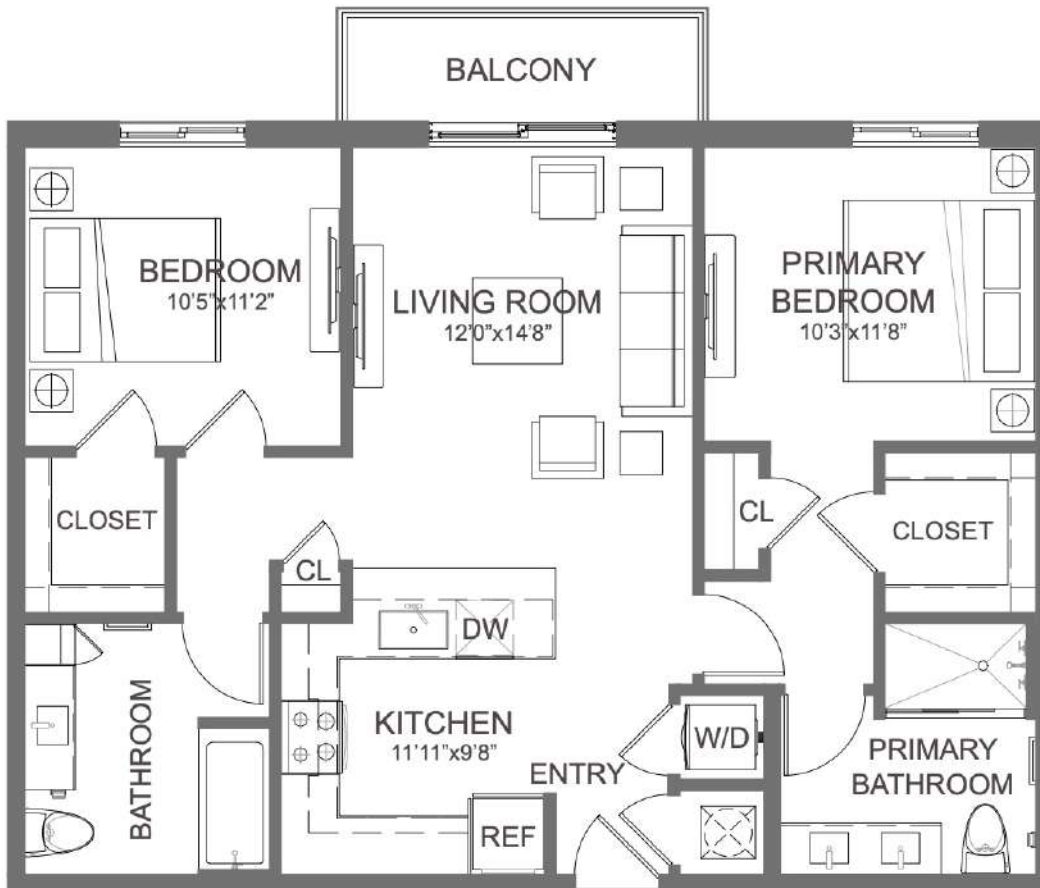

B5

2 BED / 2 BATH

966

SQ. FT.

2555 NE 179 St. | North Miami Beach, FL 33160

www.liveatarvella.com

Floor plans are artist's rendering. All dimensions are approximate. Actual product and specifications may vary in dimension or detail. Not all features are available in every apartment. Prices and availability are subject to change. Please see a representative for details.