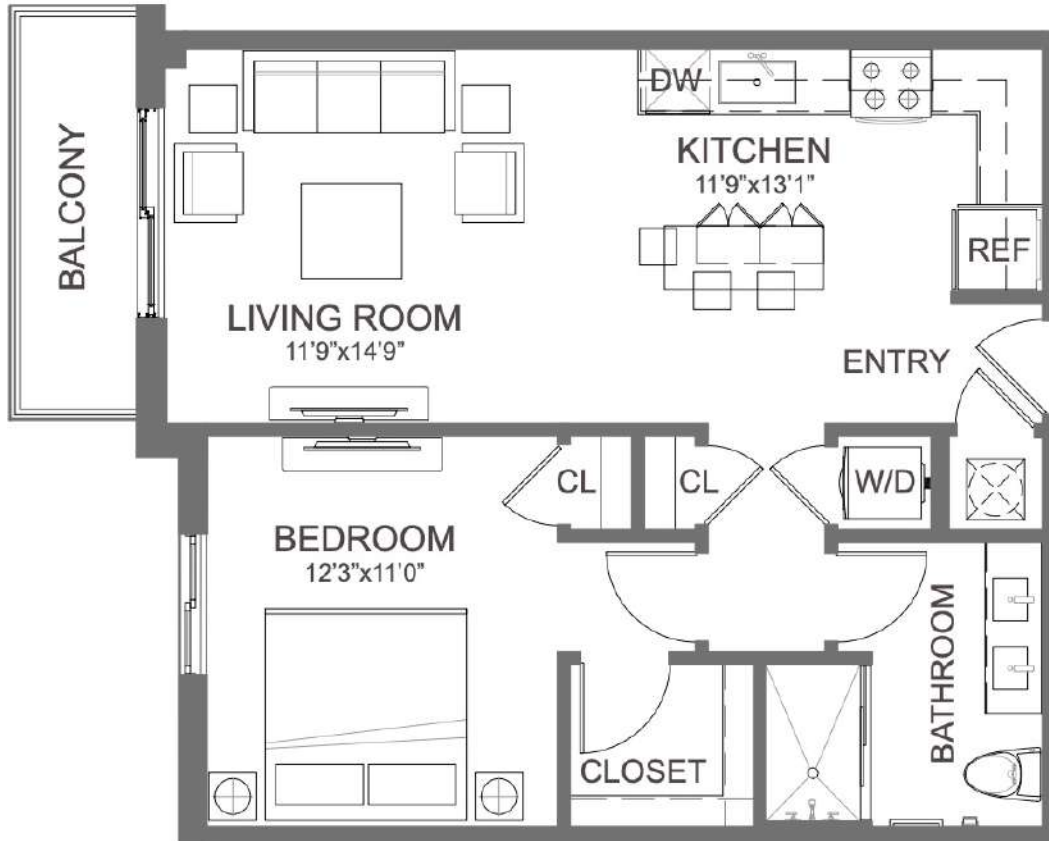

# A8

1 BED / 1 BATH

# 708

SQ. FT.

2555 NE 179 St. | North Miami Beach, FL 33160

[www.liveatarvella.com](http://www.liveatarvella.com)

Floor plans are artist's rendering. All dimensions are approximate. Actual product and specifications may vary in dimension or detail. Not all features are available in every apartment. Prices and availability are subject to change. Please see a representative for details.