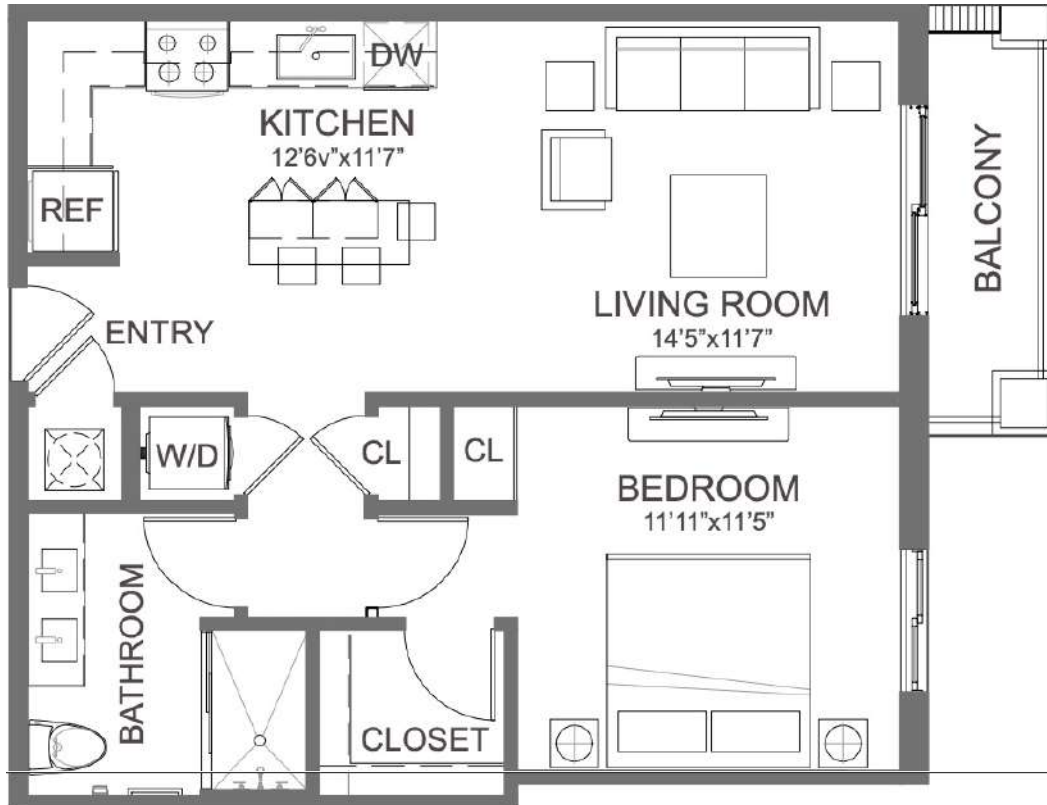

# A7

1 BED / 1 BATH

# 703

SQ. FT.

2555 NE 179 St. | North Miami Beach, FL 33160

[www.liveatarvella.com](http://www.liveatarvella.com)

Floor plans are artist's rendering. All dimensions are approximate. Actual product and specifications may vary in dimension or detail. Not all features are available in every apartment. Prices and availability are subject to change. Please see a representative for details.