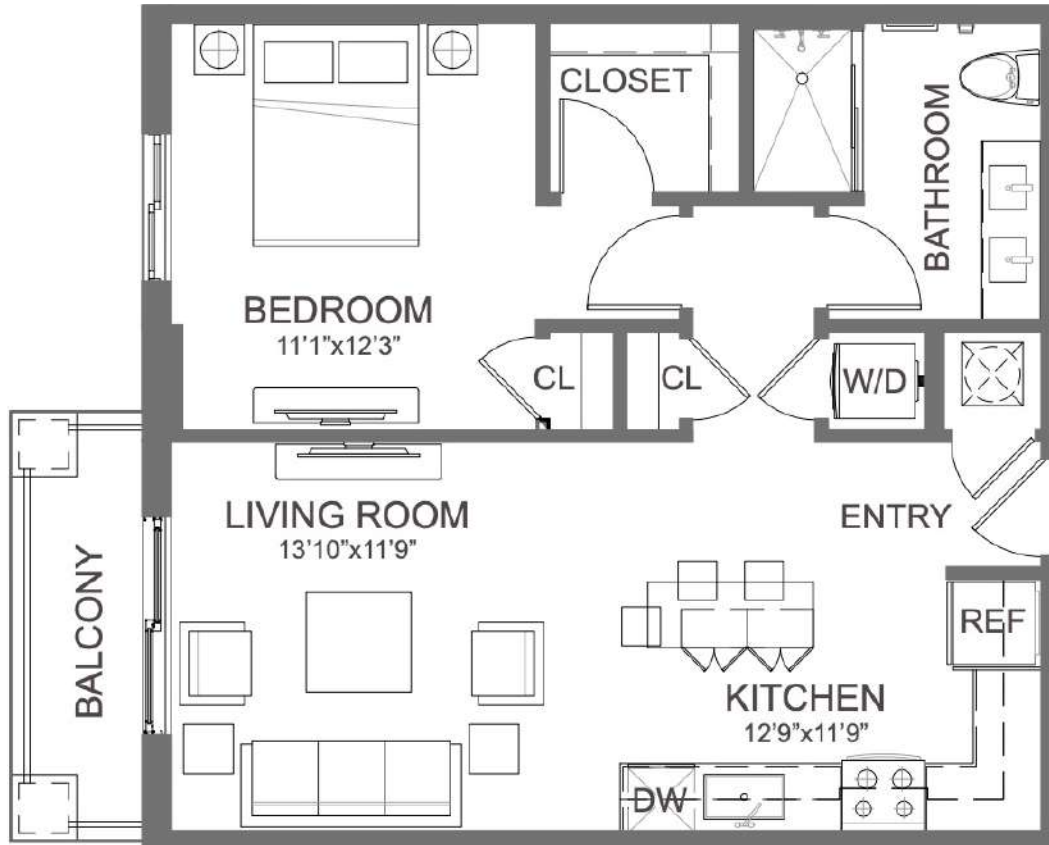

# A6

1 BED / 1 BATH

# 692

SQ. FT.

2555 NE 179 St. | North Miami Beach, FL 33160

[www.liveatarvella.com](http://www.liveatarvella.com)

Floor plans are artist's rendering. All dimensions are approximate. Actual product and specifications may vary in dimension or detail. Not all features are available in every apartment. Prices and availability are subject to change. Please see a representative for details.