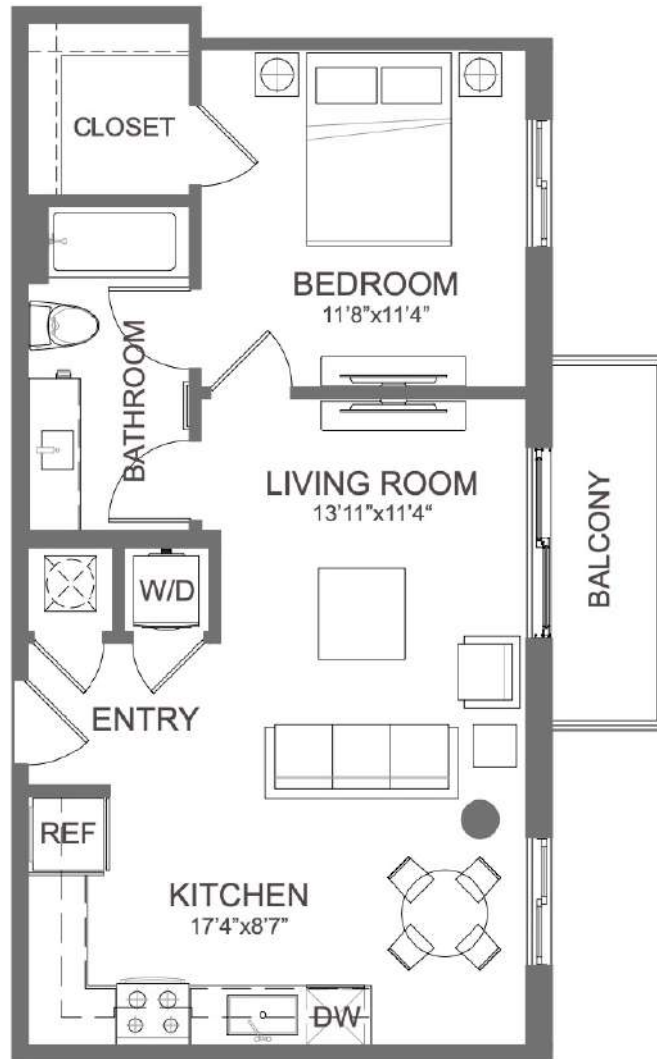

# A3

1 BED / 1 BATH

# 672

SQ. FT.

2555 NE 179 St. | North Miami Beach, FL 33160

[www.liveatarvella.com](http://www.liveatarvella.com)

Floor plans are artist's rendering. All dimensions are approximate. Actual product and specifications may vary in dimension or detail. Not all features are available in every apartment. Prices and availability are subject to change. Please see a representative for details.