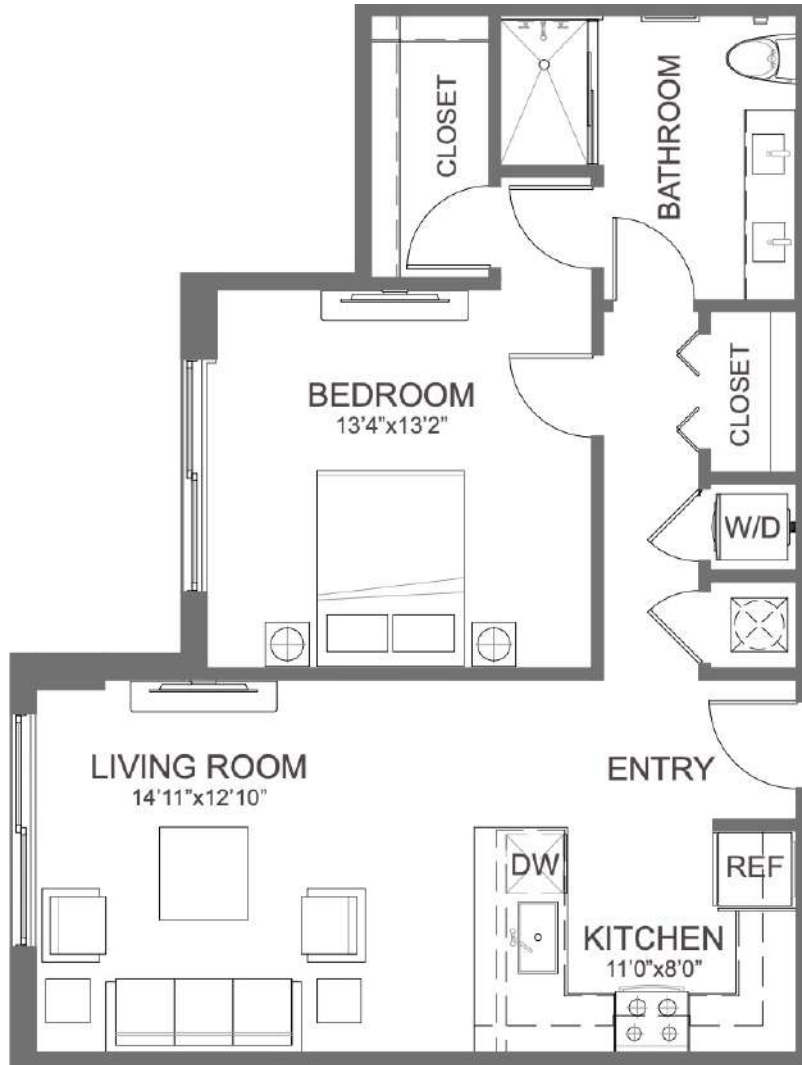

# A15

1 BED / 1 BATH

# 801

SQ. FT.

2555 NE 179 St. | North Miami Beach, FL 33160

[www.liveatarvella.com](http://www.liveatarvella.com)

Floor plans are artist's rendering. All dimensions are approximate. Actual product and specifications may vary in dimension or detail. Not all features are available in every apartment. Prices and availability are subject to change. Please see a representative for details.