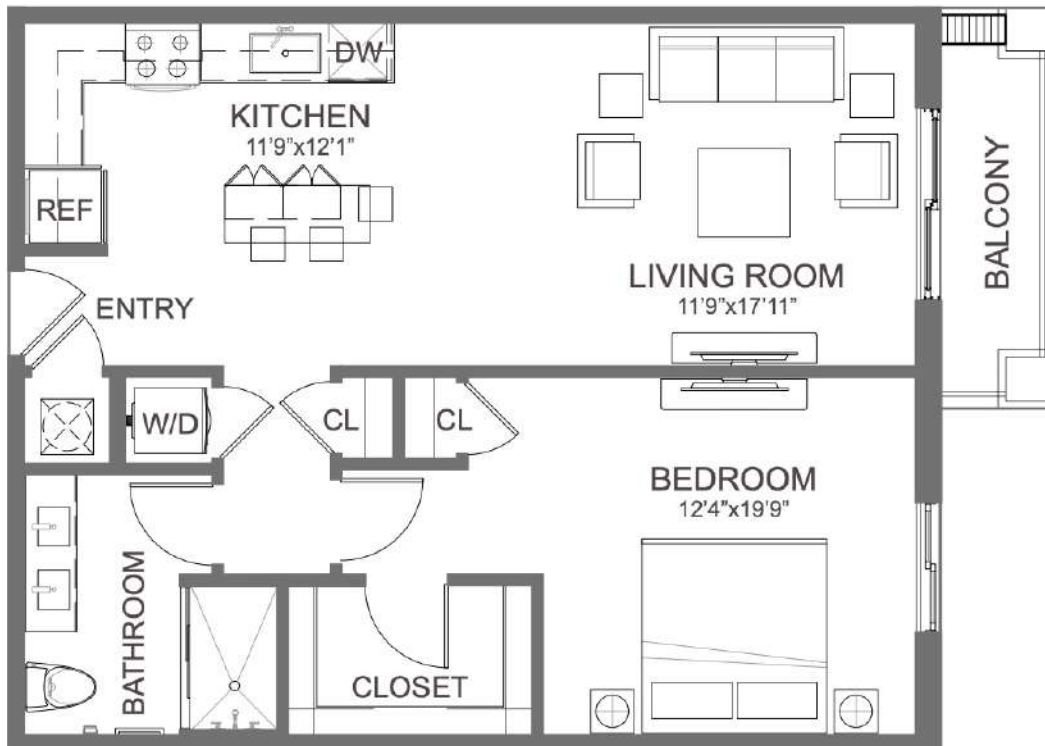

A14

1 BED / 1 BATH

800

SQ. FT.

2555 NE 179 St. | North Miami Beach, FL 33160

www.liveatarvella.com

Floor plans are artist's rendering. All dimensions are approximate. Actual product and specifications may vary in dimension or detail. Not all features are available in every apartment. Prices and availability are subject to change. Please see a representative for details.