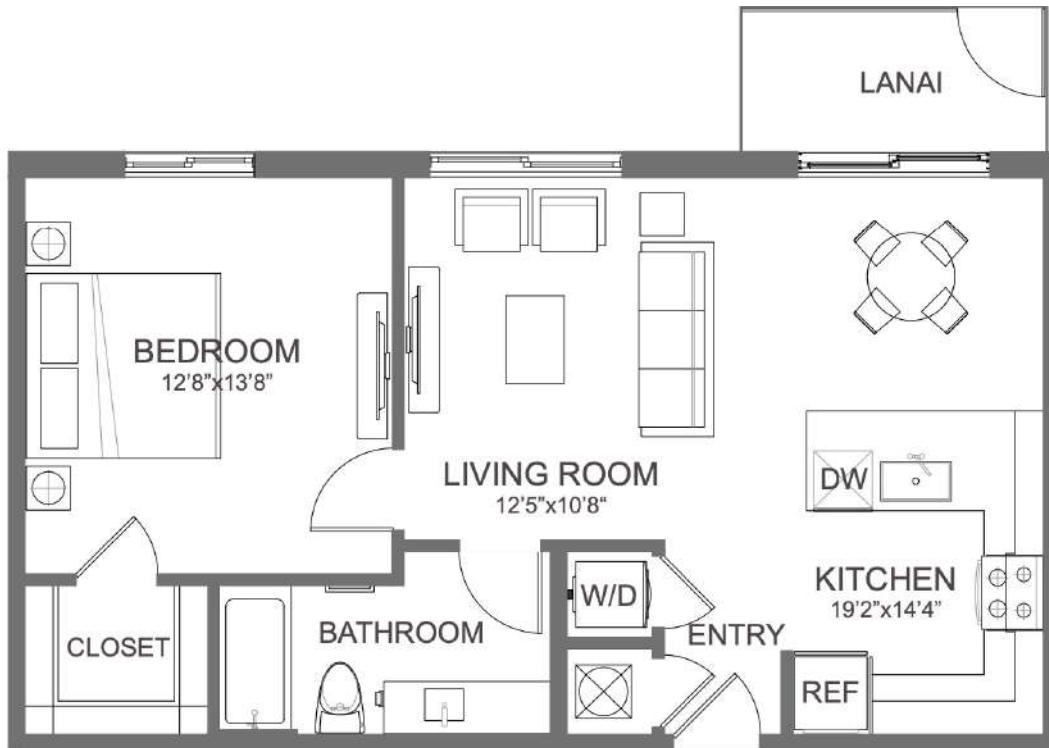

# A13

1 BED / 1 BATH

# 728

SQ. FT.

2555 NE 179 St. | North Miami Beach, FL 33160

[www.liveatarvella.com](http://www.liveatarvella.com)

Floor plans are artist's rendering. All dimensions are approximate. Actual product and specifications may vary in dimension or detail. Not all features are available in every apartment. Prices and availability are subject to change. Please see a representative for details.