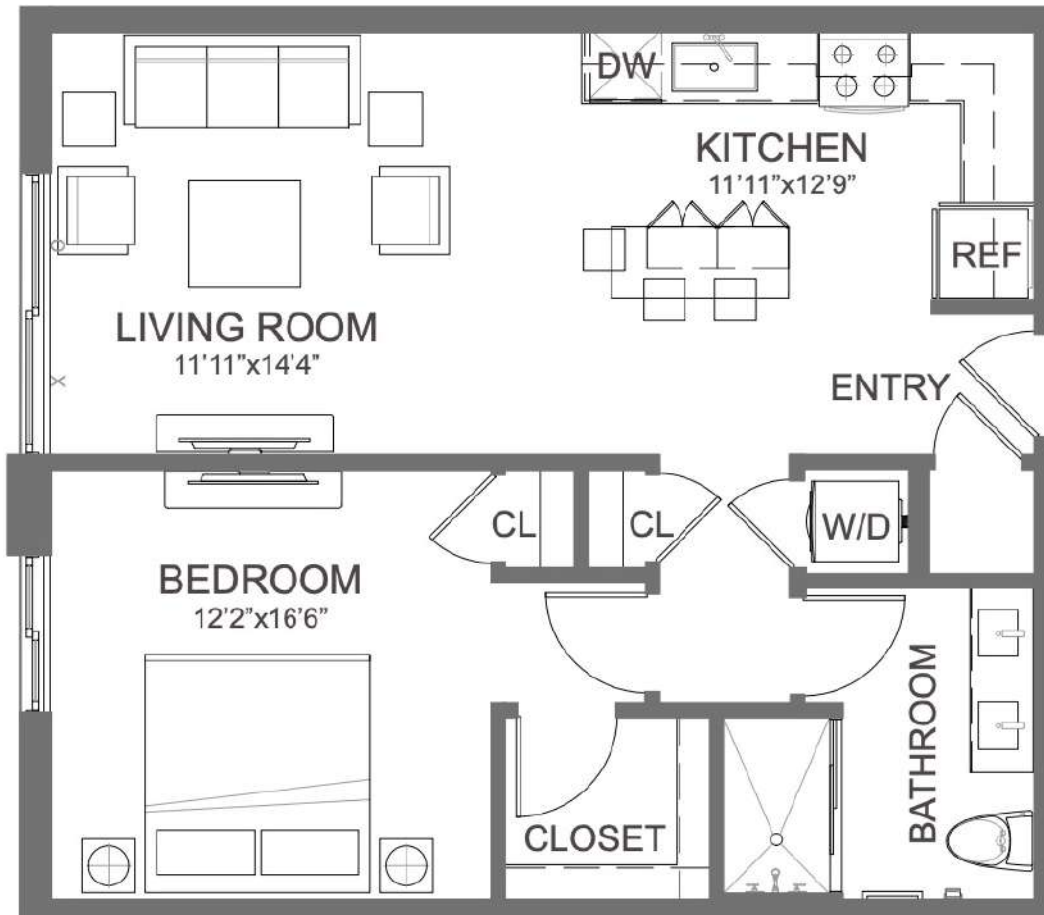

A12

1 BED / 1 BATH

725

SQ. FT.

2555 NE 179 St. | North Miami Beach, FL 33160

www.liveatarvella.com

Floor plans are artist's rendering. All dimensions are approximate. Actual product and specifications may vary in dimension or detail. Not all features are available in every apartment. Prices and availability are subject to change. Please see a representative for details.