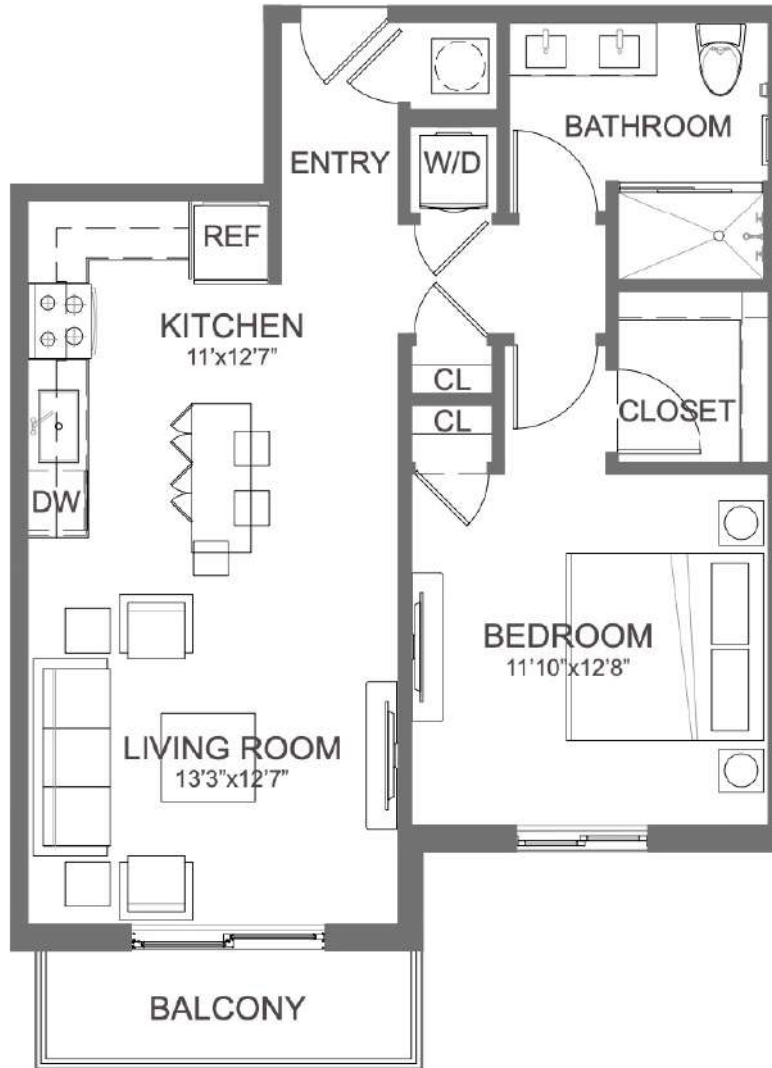

A11

1 BED / 1 BATH

721

SQ. FT.

2555 NE 179 St. | North Miami Beach, FL 33160

www.liveatarvella.com

Floor plans are artist's rendering. All dimensions are approximate. Actual product and specifications may vary in dimension or detail. Not all features are available in every apartment. Prices and availability are subject to change. Please see a representative for details.