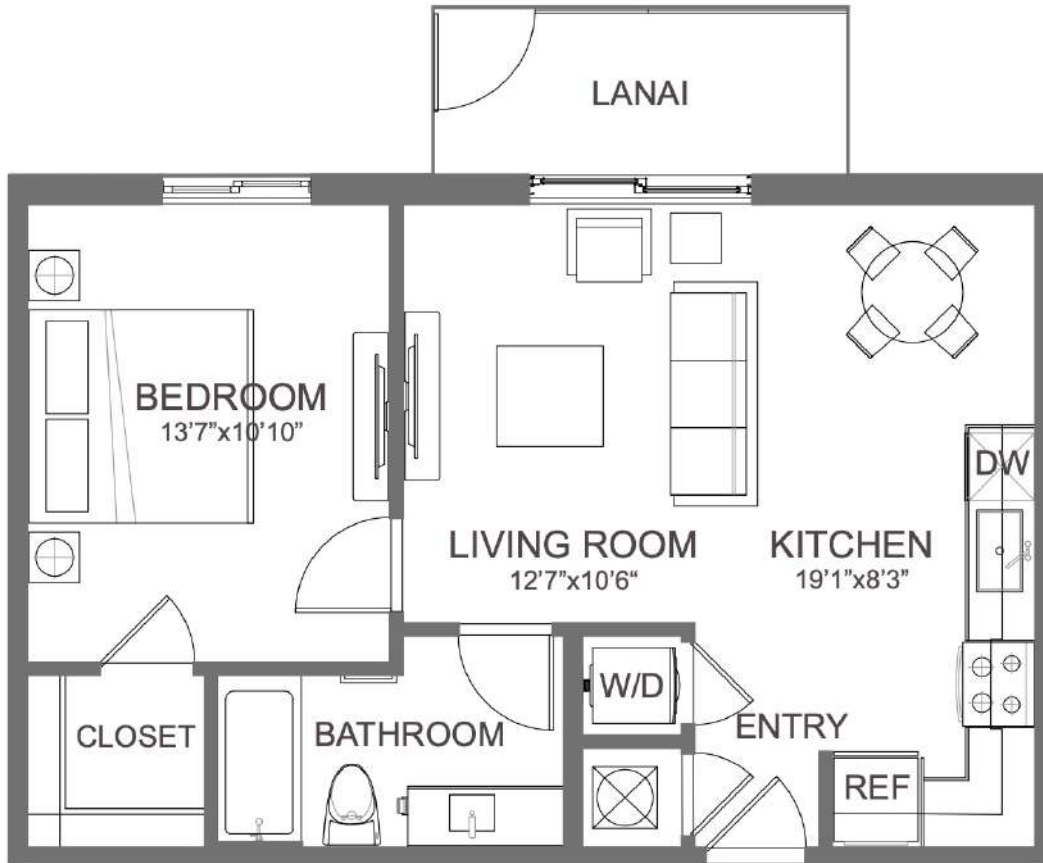

A1

1 BED / 1 BATH

625

SQ. FT.

2555 NE 179 St. | North Miami Beach, FL 33160

www.liveatarvella.com

Floor plans are artist's rendering. All dimensions are approximate. Actual product and specifications may vary in dimension or detail. Not all features are available in every apartment. Prices and availability are subject to change. Please see a representative for details.